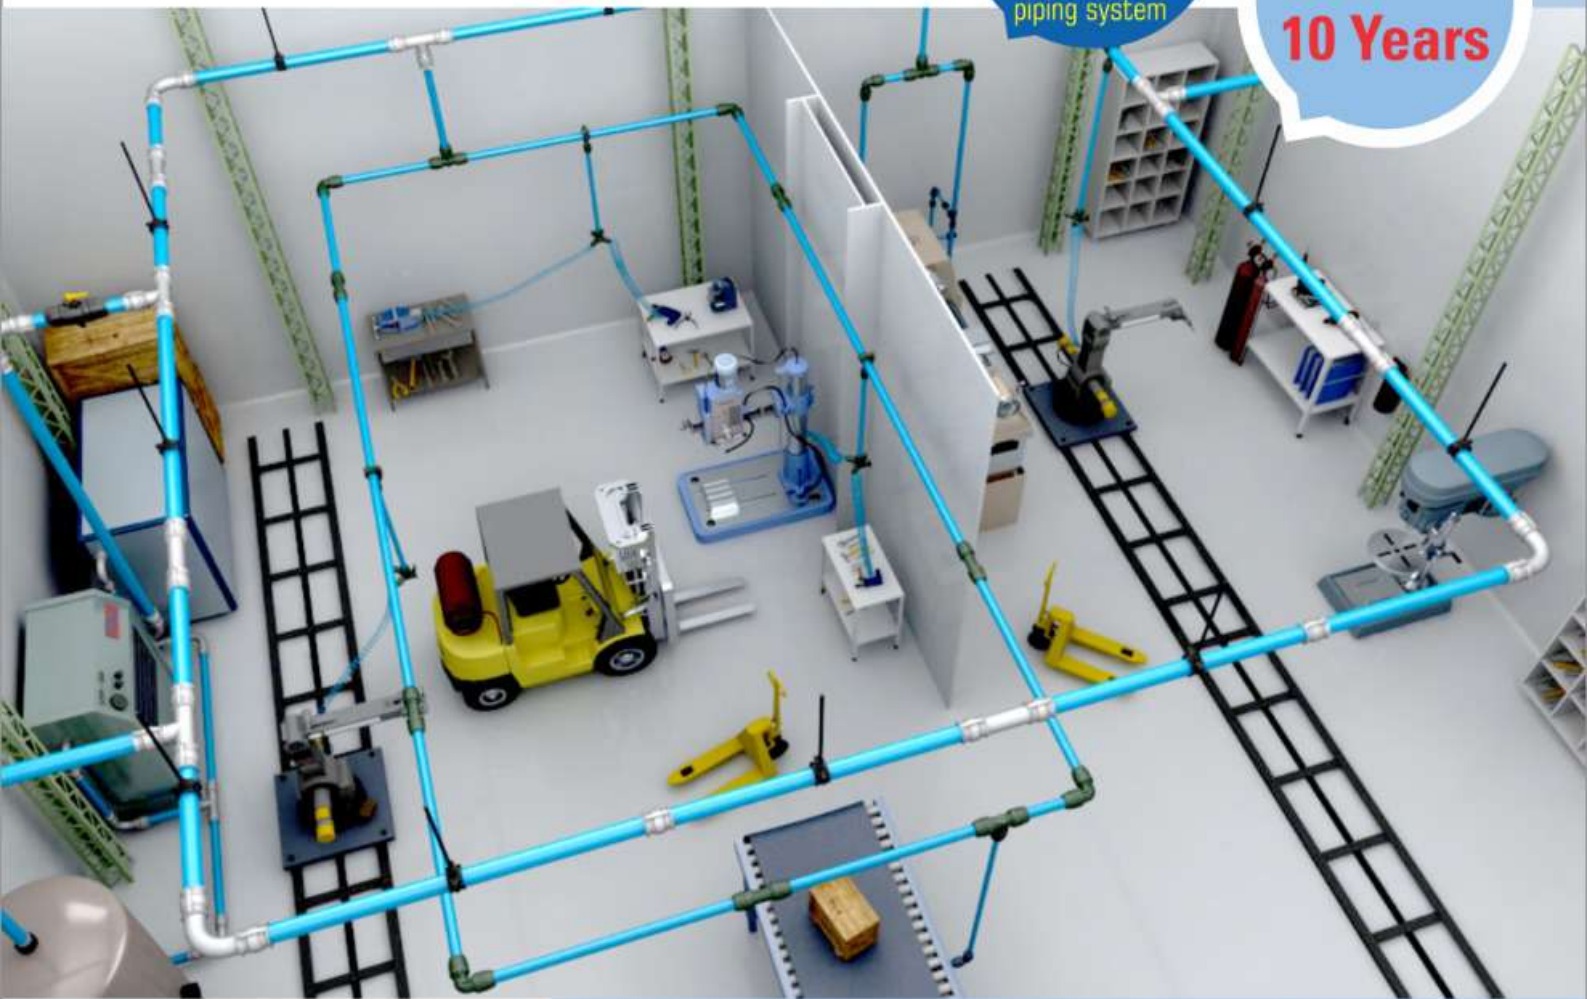

NAV PAD
ENGINEERING

Complete Industrial Piping Solution Under One Roof

MISSION

Intended to support the piping industries with strong, reliable and quality business solutions through most economic, customer centric and dedicated long-term service approach with the aim to provide maximum customer satisfaction which would eventually enable and empower them to thrive in their businesses and economy.

► **New Generation Energy efficient Aluminum Piping for Compressed Air (Also use in Nitrogen & Inert Gases)**

**30%
Energy Saving**
than any
conventional
piping system

**Components
Guaranteed For
10 Years**

100% Pneumatic Solutions

Technical Specification

Media : Compressed Air, Vacuum,
Inert Gas

Temperature : -20°C to + 85°C

Pressure : Upto 16 Bar

Size : 16.5 mm to 200 mm (1/2" to 8")

▶ PPRC PIPING

For Industrial & Domestic Multipurpose Economical Piping
Specialised For Compressed Air & Water Line

CORE PILLARS OF OUR ORGANIZATION :

1. SOLUTION-ORIENTED APPROACH WITH SAFETY:

Solution-oriented piping business complying with highest standard of safety and reliability.

2. SKILLED INSTALLATION TEAM:

Experienced professionals with good technical skills and thorough knowledge of piping installation.